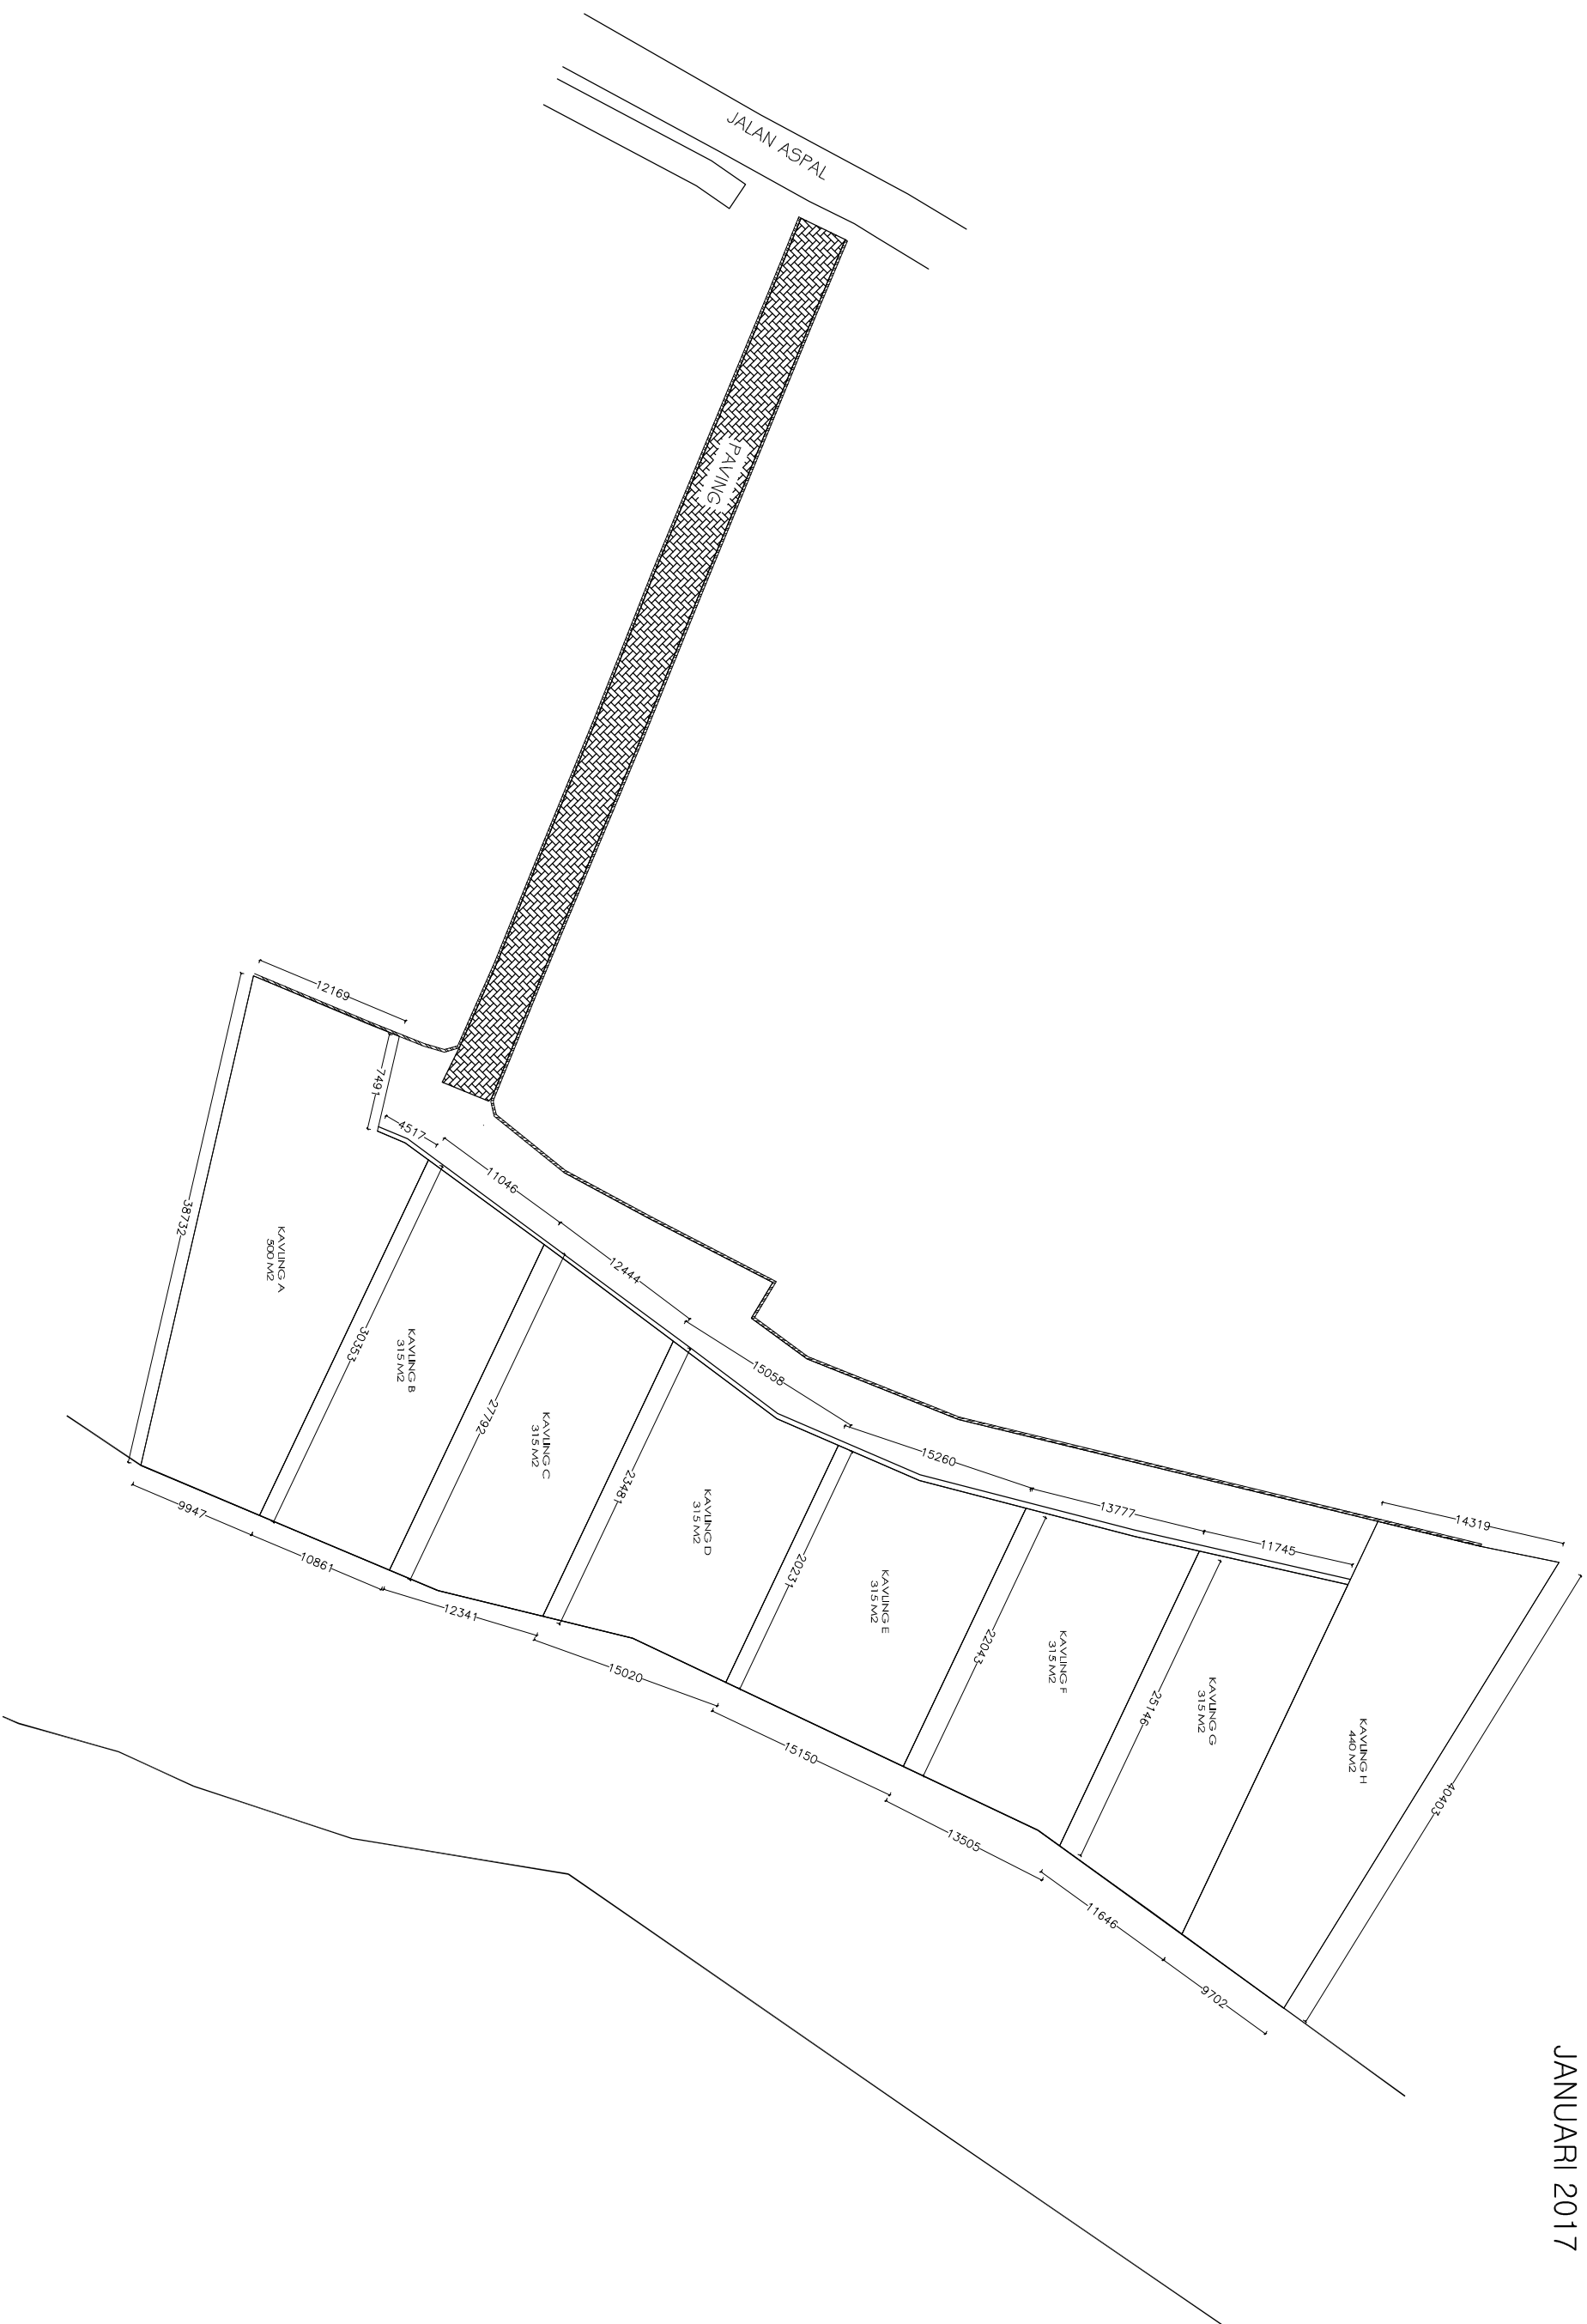

# DENAH KAVLINGAN

SKALA : 1 : 500

OWNER	PAK HENDY	DRAWING NAME	BLOCK PLAN	ARCHITECT	<b>TB+A</b> design & project www.tb-a.com e.tbarchitectdesign@jane.co.id	
PROJECT	PANTAI NYANYI – PANDAK GEDE	DATE	DRAW	SCALE	APPROVED	KNOWLEDGE