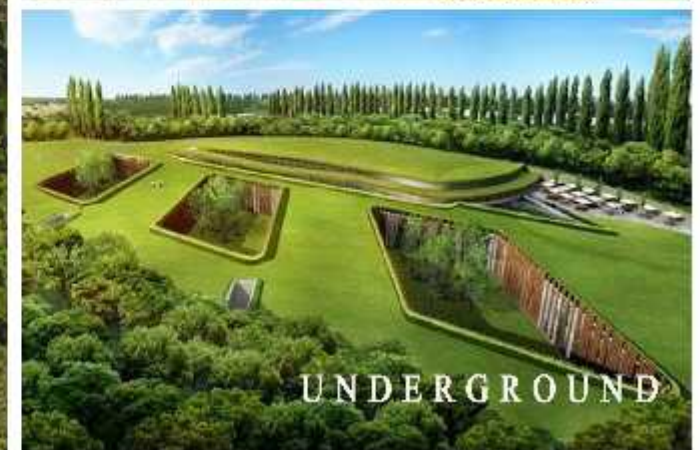

Contact Us:

LOTS LAND FOR SALE
TANAH LOT - BALI
PANDAK GEDĒ

SLOPE HOUSE

MOODBOARD DESIGN

UNDERGROUND

Jl. Pantai Nyanyi Street, Pandak Gede, Kediri, Tabanan, Bali

Project	: Lots Land			
Location	: Jl. Pantai Nyanyi Street, Pandak Gede, Kediri, Tabanan, Bali			
Land Area	: 3250 m ²			
PRICE LIST				
NO	TYPE	DIMENSION	AREA m2	PRICE
1	A	38.7 X 16.5	500	
2	B	30.3 X 10.8	315	
3	C	27.7 X 12.3	315	
4	D	23.4 X 15	315	
5	E	20.2 X 13.1	315	
6	F	20.0 X 13.5	315	
7	G	25.1 X 11.6	315	
8	H	40.4 X 14.3	440	
Note :				
- Prices are subject to change without prior notice				