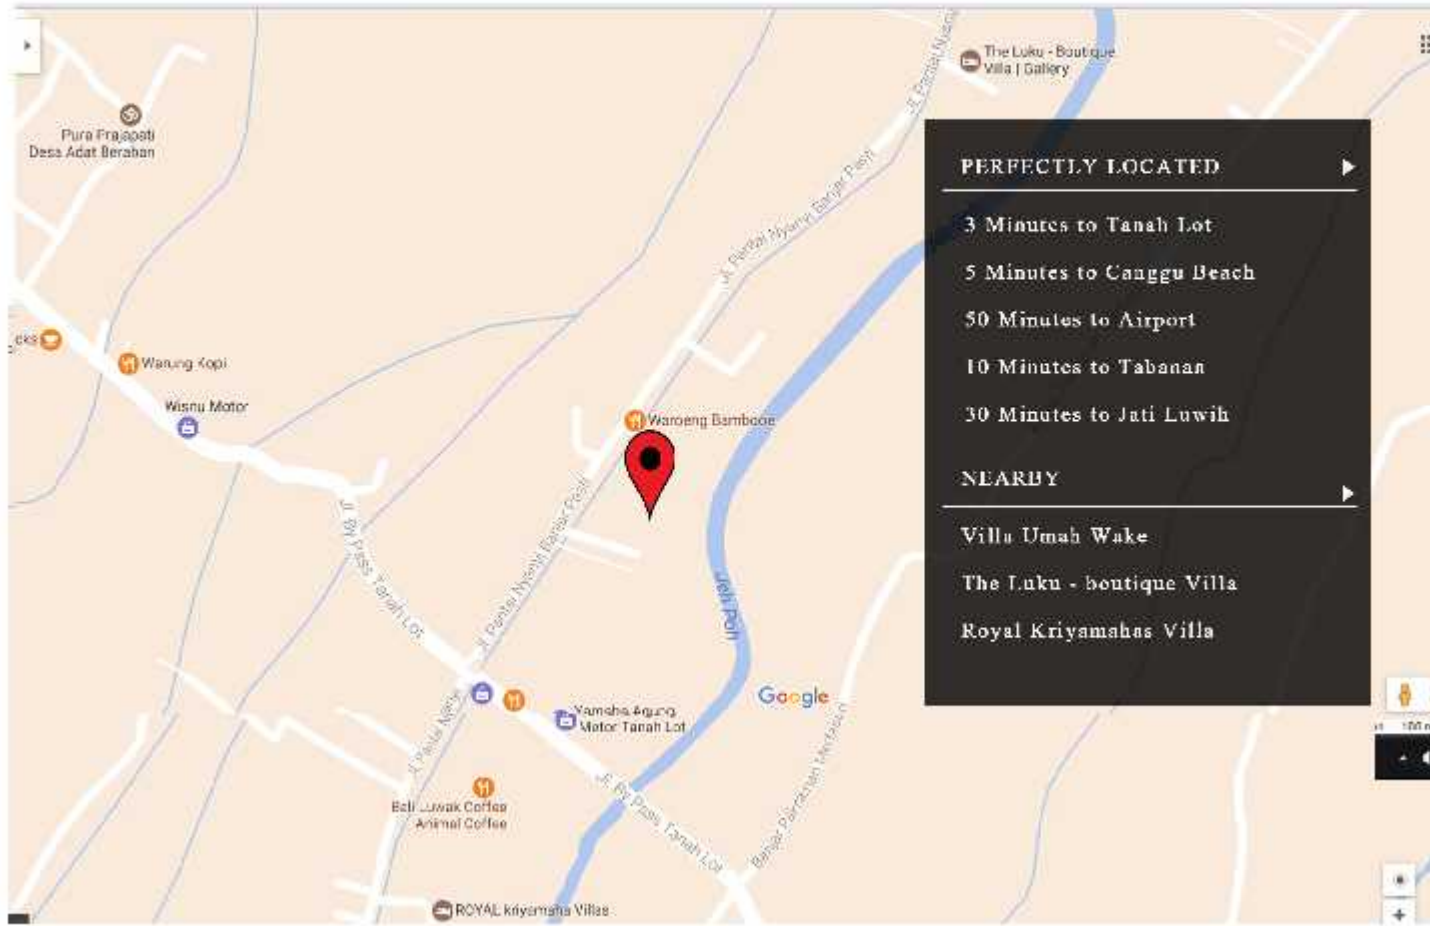

Contact Us:

LOTS LAND FOR SALE
TANAH LOT - BALI
PANDAK GEDĒ

SLOPE HOUSE

MOODBOARD DESIGN

UNDERGROUND

Jl. Pantai Nyanyi Street, Pandak Gede, Kediri, Tabanan, Bali

Project	: Lots Land			
Location	: Jl. Pantai Nyanyi Street, Pandak Gede, Kediri, Tabanan, Bali			
Land Area	: 3250 m ²			
PRICE LIST				
NO	TYPE	DIMENSION	AREA m2	PRICE
1	A	38.7 X 16.5	500	
2	B	30.3 X 10.8	315	
3	C	27.7 X 12.3	315	
4	D	23.4 X 15	315	
5	E	20.2 X 13.1	315	
6	F	20.0 X 13.5	315	
7	G	25.1 X 11.6	315	
8	H	40.4 X 14.3	440	
Note :				
- Prices are subject to change without prior notice				